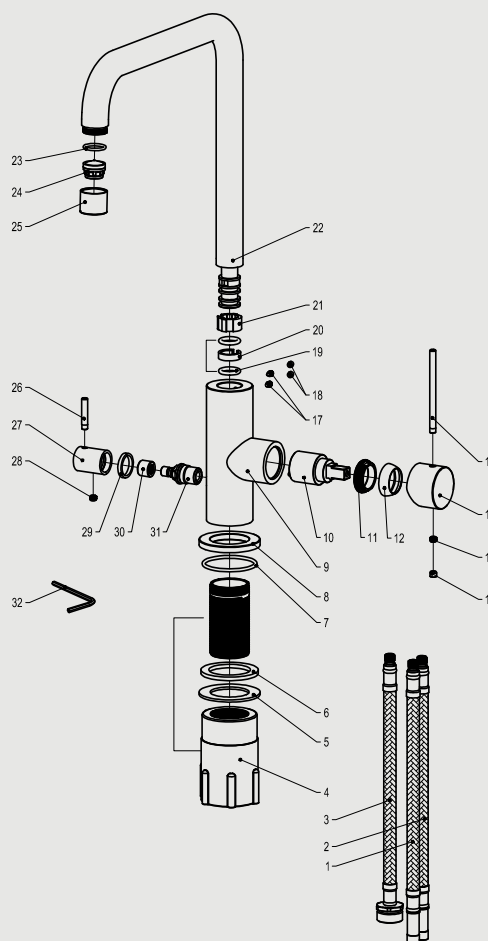

Edition: 2020-04-01

1. 1 Flexible hose
2. 2 Flexible hose
3. 3 Flexible hose
4. 4 Fixing bushing
5. 5 Washer
6. 6 Washer
7. 7 O ring
8. 8 Base
9. 9 Body
10. 10 Cartridge
11. 11 Screw nut
12. 12 Cover ring
13. 13 Rubber
14. 14 Inner hex screw
15. 15 Handle base
16. 16 Handle bar
17. 17 Inner hex screw
18. 18 Rubber
19. 19 O ring
20. 20 Rubber
21. 21 Rubber
22. 22 Spout
23. 23 O ring
24. 24 Aerator
25. 25 Aerator Cover
26. 26 Handle bar
27. 27 Handle base
28. 28 Inner hex screw
29. 29 Rubber
30. 30 Splined hub
31. 31 Cartridge
32. 32 Wrench

Steel Mood D

Köksblandare i rostfritt stål. Enkla, minimalistiska former i slimmat utförande.

Art nr RSK

30135 8311221

Tekniska data:

Håltagning: 35 mm

Vridbar 110°

Diskmaskinsavstängning